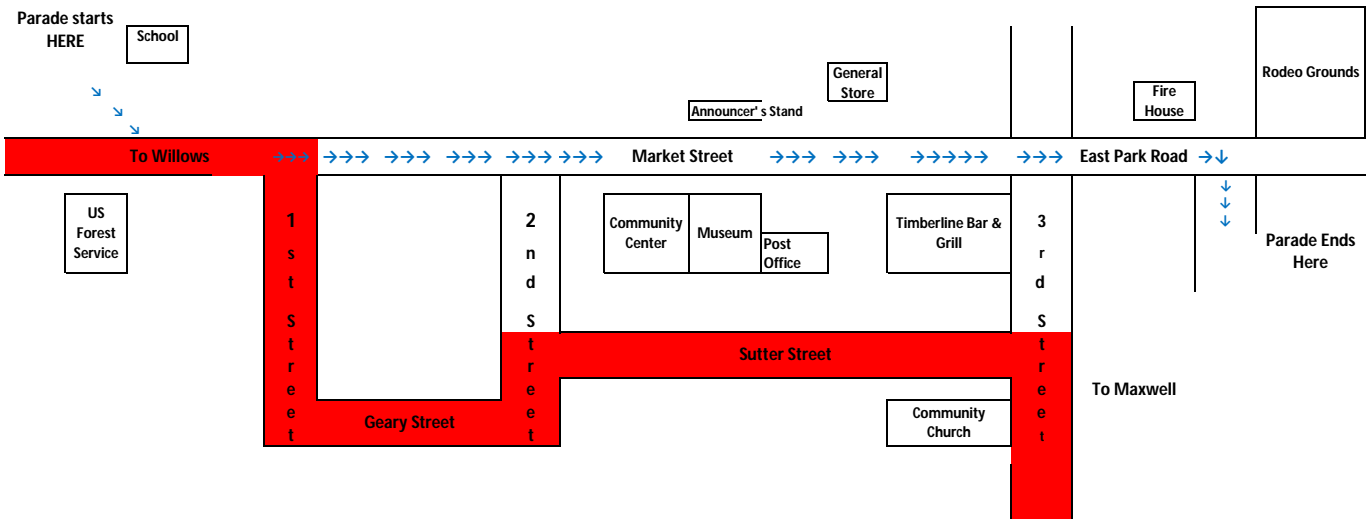

The school parking lot may be used for unloading horses and parking trailers. You will receive your entry number from the parade official at this location. The parade will start at the school and go down Market St. on past the firehouse on East Park Road. Then it will turn to the right opposite the rodeo grounds. This will allow traffic to flow smoothly behind the parade to the rodeo grounds.

The emergency by pass routes are in **RED** on the map.

Parade Route is marked with **Blue** arrows

Please drive safely and we look forward to seeing you Saturday May 5th, 2018