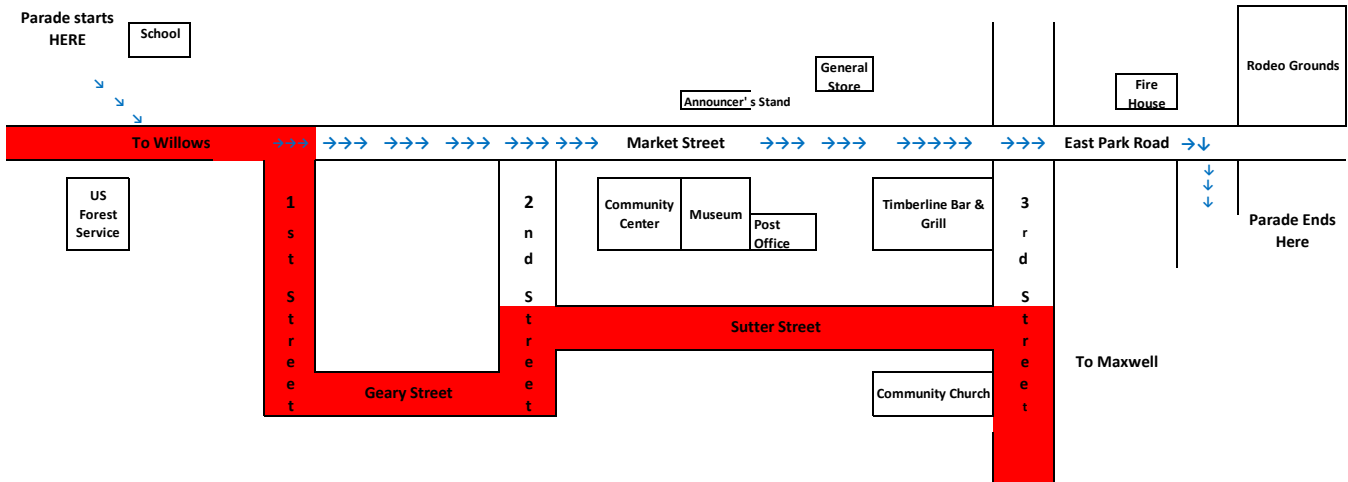

The school parking lot may be used for unloading horses and parking trailers. You will receive your entry number from the parade official at this location. The parade will start at the school and go down Market St. on past the firehouse on East Park Road. Then it will turn to the right opposite the rodeo grounds. This will allow traffic to flow smoothly behind the parade to the rodeo grounds.

The emergency by pass routes are in **RED** on the map.
 Parade Route is marked with **Blue** arrows
 Please drive safely and we look forward to seeing you.